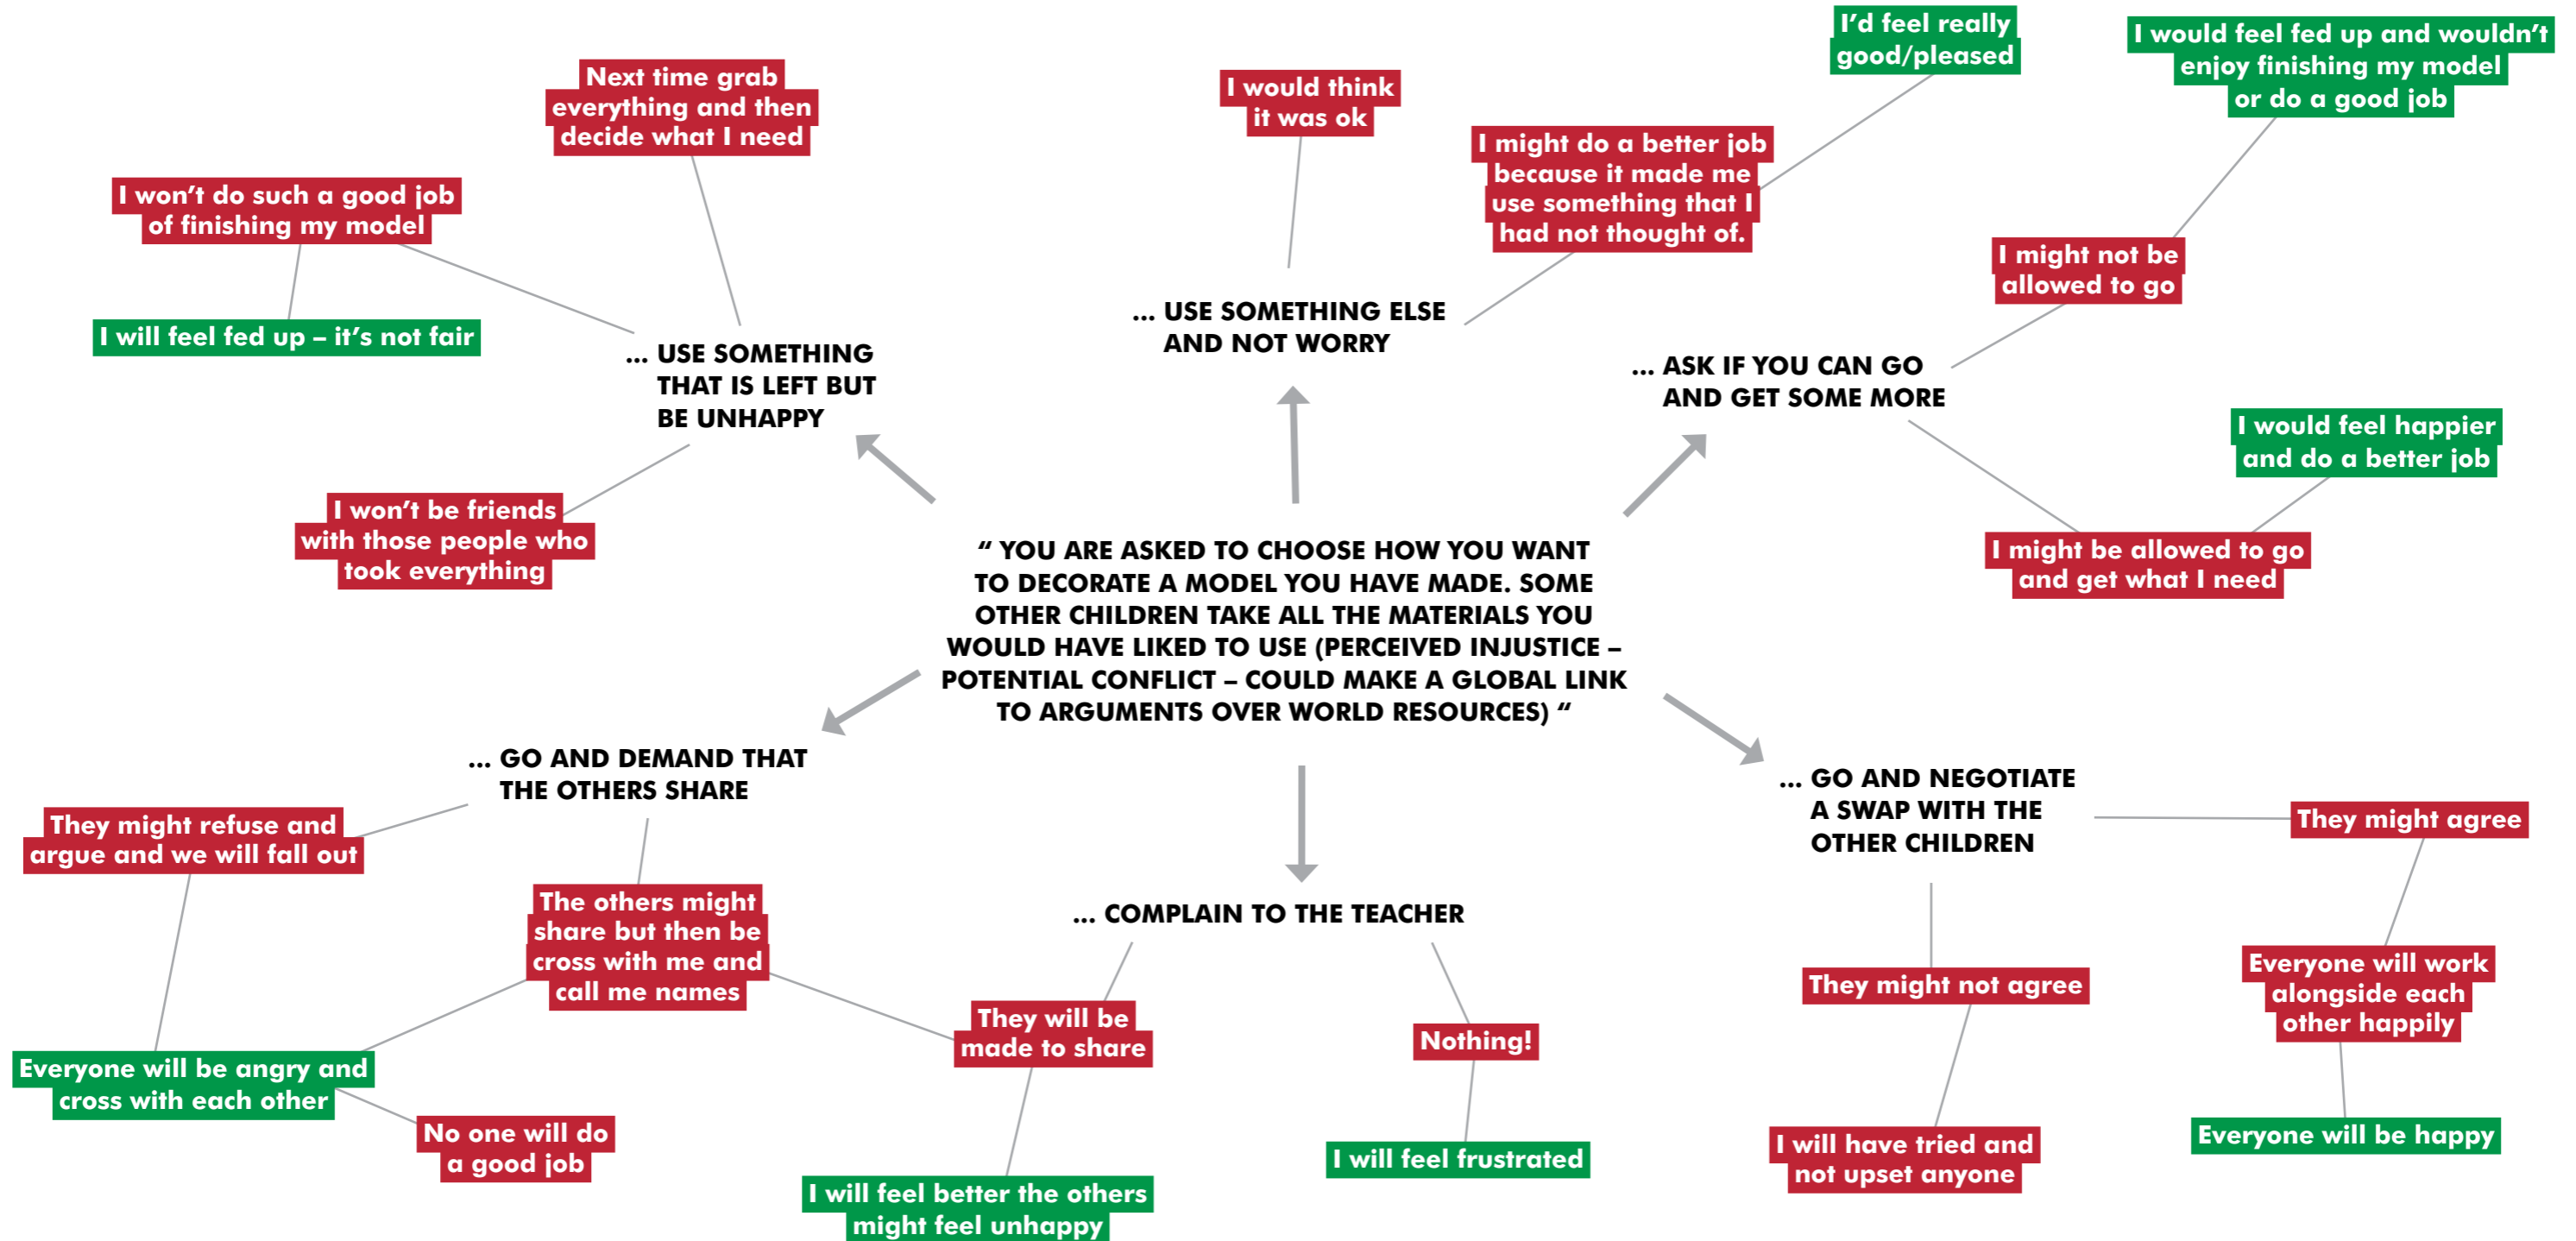

MAKING CHOICES - WHAT COULD YOU DO?

EXAMPLE - SCENARIO 2

MAKING CHOICES - WHAT COULD BE THE CONSEQUENCES OF THESE ACTIONS? HOW WOULD I FEEL?
EXAMPLE - SCENARIO 2

TEXT COLOUR KEY
BLACK - OPTIONS
RED - CONSEQUENCES
GREEN - ASSOCIATED FEELING